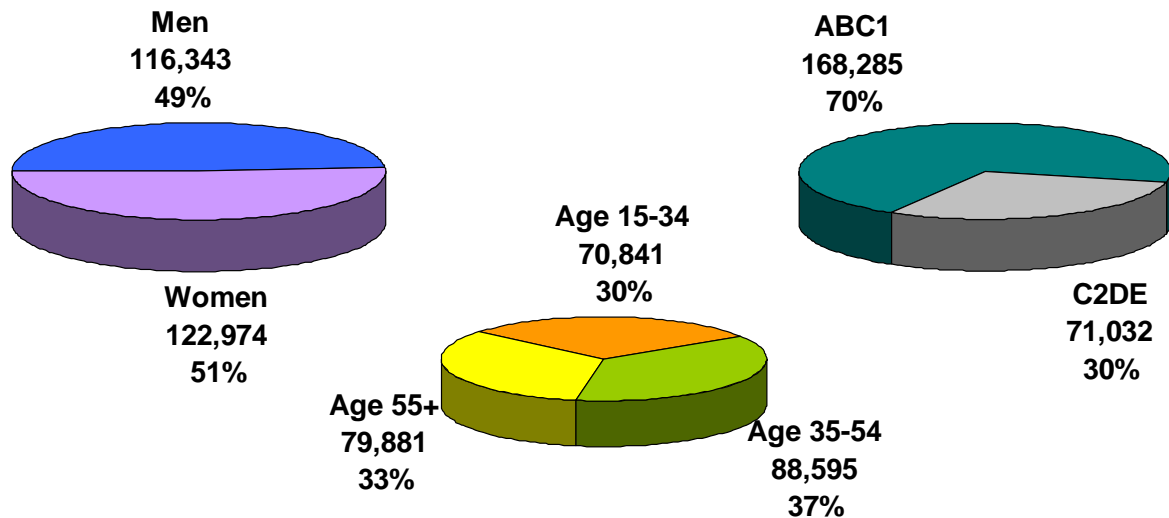

Audience

Brooklands Radio broadcasts to an area of around 15 miles radius of Weybridge, covering the boroughs of Spelthorne, Elmbridge, Runnymede and Woking, including the main towns of Addlestone, Byfleet, Chertsey, Cobham, Hersham, Shepperton, Sunbury, Walton, Weybridge & Woking.

Potential reach over 200,000 people.

The data for the towns is broken down into different groups as follows:

Source: The Newspaper Society (<http://www.nsdatabase.co.uk/index.html>)

Our comprehensive and informative web site

www.brooklandsradio.co.uk

generates over 10,000 hits per week

Delivering local information, news, views, opinions and events